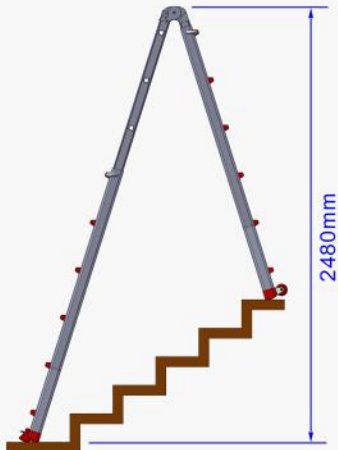

Product Ref : LYJL0406XB

Weight : 16.2kg

Extended by... ..1 rung

...2 rung

...3 rung

...4 rung

...5 rung

LOYAL

Weight : 16.2kg