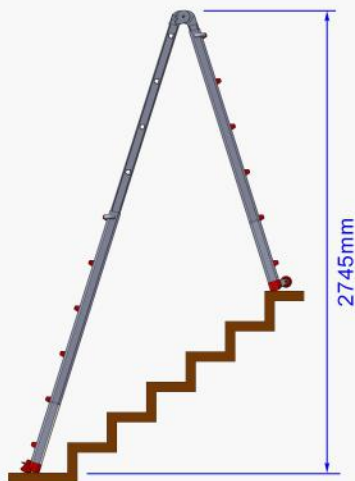

Product Ref : LYJL0406XB

Weight : 16.2kg

Extended by... ..1 rung

...2 rung

...3 rung

...4 rung

...5 rung

LOYAL

Weight : 16.2kg