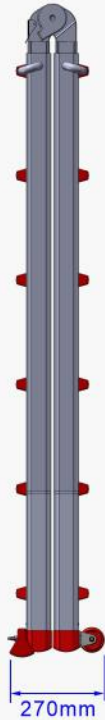

Product Ref : LYJL0406XB

Weight : 16.2kg

Unextended

Extended by... ..1 rung

...2 rung

...3 rung

...4 rung

...5 rung