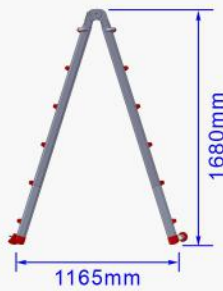

Product Ref : LYJL0406XB

Weight : 16.2kg

Unextended

Extended by... ..1 rung

...2 rung

...3 rung

...4 rung

...5 rung

Product Ref : LYJL0406XB

Weight : 16.2kg

Extended by... ..1 rung

...2 rung

...3 rung

...4 rung

...5 rung

LOYAL

Weight : 16.2kg