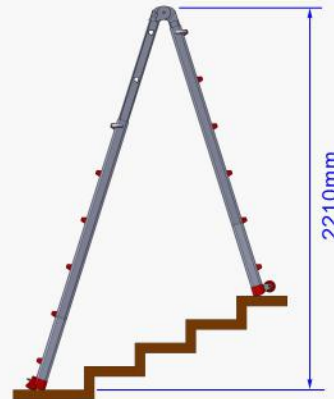

Product Ref : LYJL0406XB

Weight : 16.2kg

Extended by... ..1 rung

...2 rung

...3 rung

...4 rung

...5 rung

LOYAL