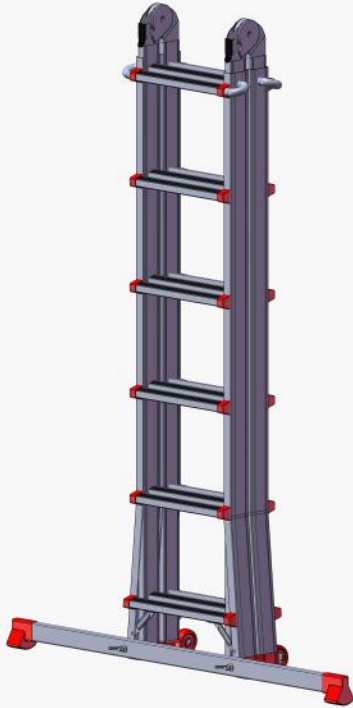

LOYAL

SAFE WORKING

Aluminium Scaffold Towers Ltd.

01353 778811

sales@aluminium-scaffoldtowers.co.uk

www.aluminium-scaffoldtowers.co.uk

Red Giant

Telescopic Multi Purpose Ladder

Product Ref : LYJL0406XB

Weight : 16.2kg

Unextended

Extended by... ..1 rung

...2 rung

...3 rung

...4 rung

...5 rung

Product Ref : LYJL0406XB

Weight : 16.2kg

Extended by... ..1 rung

...2 rung

...3 rung

...4 rung

...5 rung

LOYAL

Weight : 16.2kg