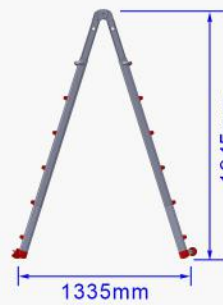

Product Ref : LYJL0406XB

Weight : 16.2kg

Unextended

Extended by... ..1 rung

...2 rung

...3 rung

...4 rung

...5 rung