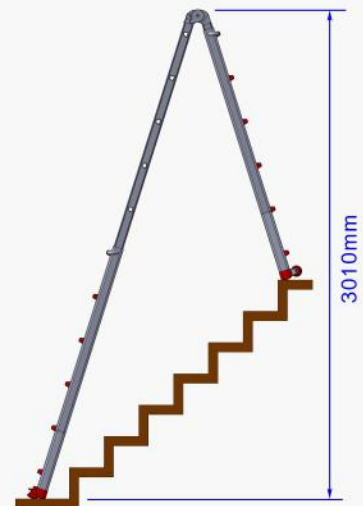

Product Ref : LYJL0406XB

Weight : 16.2kg

Extended by... ..1 rung

...2 rung

...3 rung

...4 rung

...5 rung

LOYAL