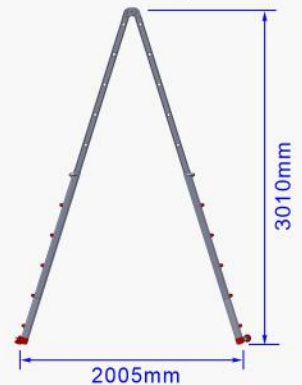

Product Ref : LYJL0406XB

Weight : 16.2kg

Unextended

Extended by... ..1 rung

...2 rung

...3 rung

...4 rung

...5 rung

Product Ref : LYJL0406XB

Weight : 16.2kg

Extended by... ..1 rung

...2 rung

...3 rung

...4 rung

...5 rung

LOYAL

Weight : 16.2kg