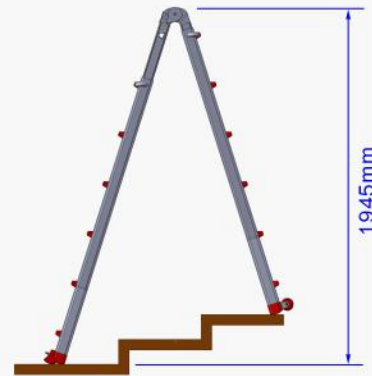

Product Ref : LYJL0406XB

Weight : 16.2kg

Unextended

Extended by... ..1 rung

...2 rung

...3 rung

...4 rung

...5 rung

Product Ref : LYJL0406XB

Weight : 16.2kg

Extended by... ..1 rung

...2 rung

...3 rung

...4 rung

...5 rung

LOYAL