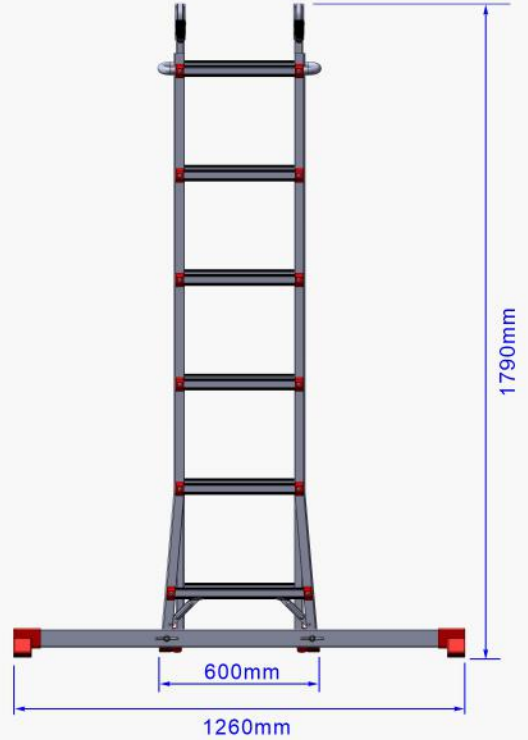

LOYAL

SAFE WORKING

Aluminium Scaffold Towers Ltd.

01353 778811

sales@aluminium-scaffoldtowers.co.uk

www.aluminium-scaffoldtowers.co.uk

Red Giant

Telescopic Multi Purpose Ladder

Product Ref : LYJL0406XB

Weight : 16.2kg

Unextended

Extended by... ..1 rung

...2 rung

...3 rung

...4 rung

...5 rung

Weight : 16.2kg